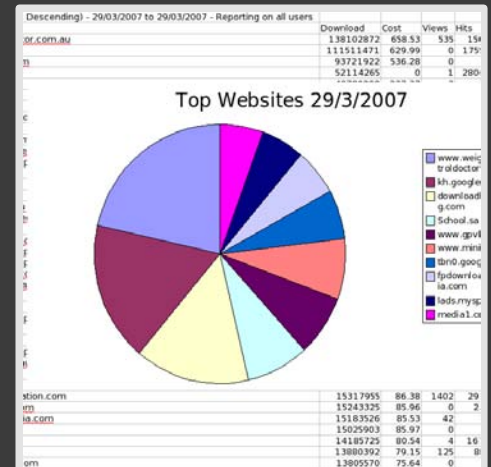

Guests (edit) (delete)
0 users selected (select all)

Users (edit) (delete)
0 users selected (select all)

Detailed reports

Report and easily drill-down on top websites and users. Associate costs and identify problem areas.